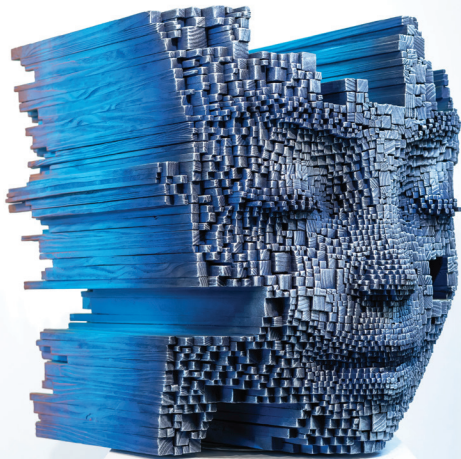

MOMENTUM
GALLERY

Gil Bruvel, *Time Erosion*, wood,
paint, 24 x 22 x 25 inches.

Give Me WOOD

Michael Alm
Garry Knox Bennett
Gil Bruvel
Christian Burchard
Clark Derbes
Tom Eckert
David Ellsworth
Ron Layport
Wendy Maruyama
Sylvie Rosenthal